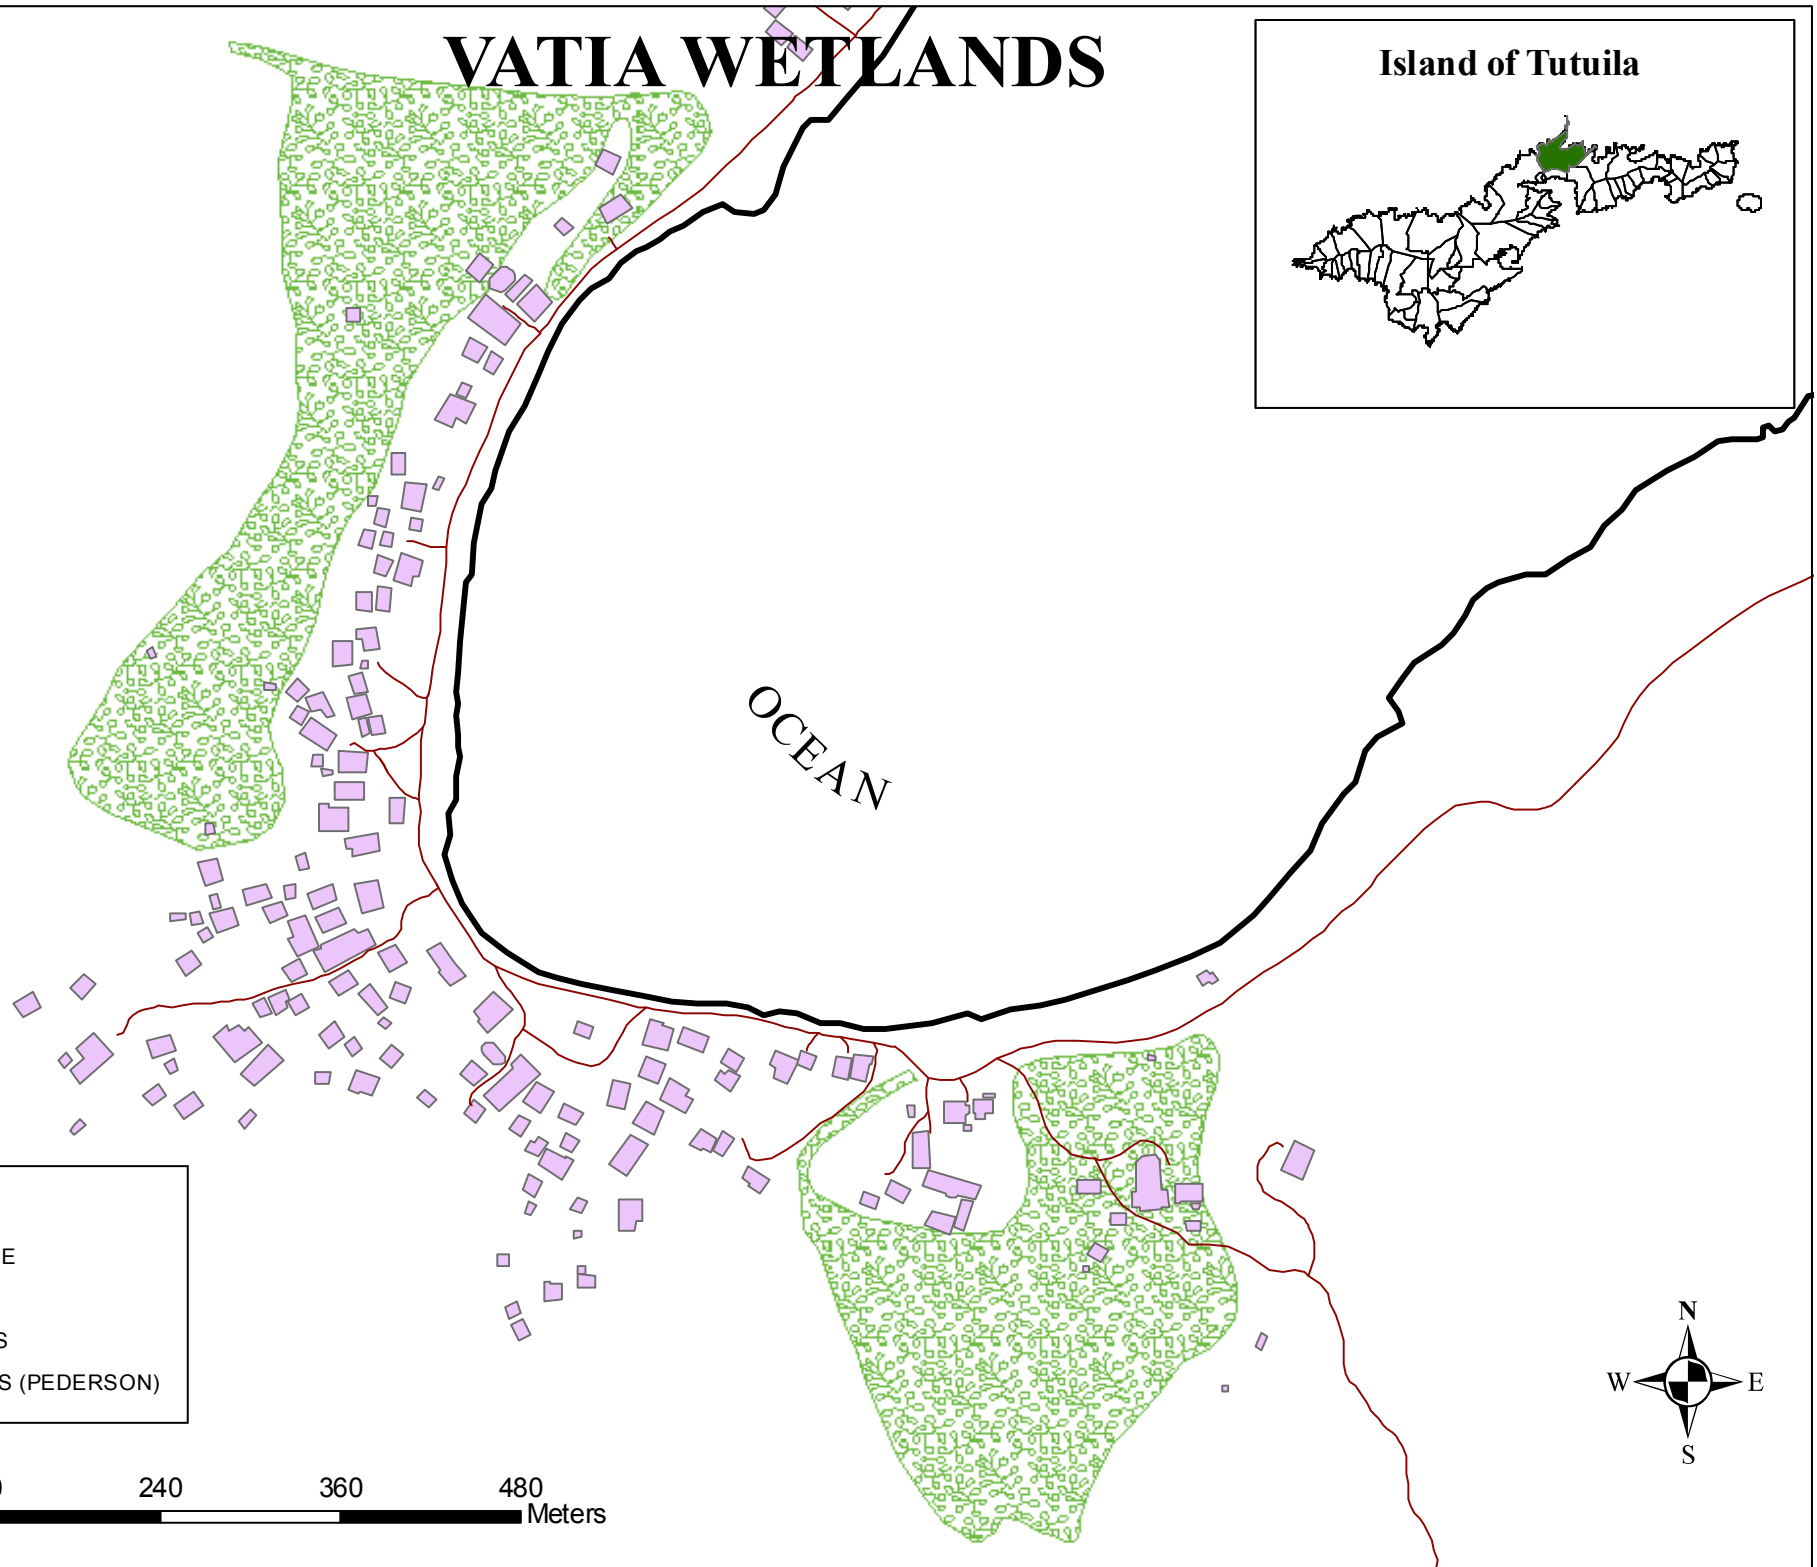

VATIA WETLANDS

Island of Tutuila

Legend

-  COASTLINE
-  ROADS
-  BUILDINGS
-  WETLANDS (PEDERSON)

0 60 120 240 360 480 Meters

A horizontal scale bar with alternating black and white segments, corresponding to the numerical markings above it.