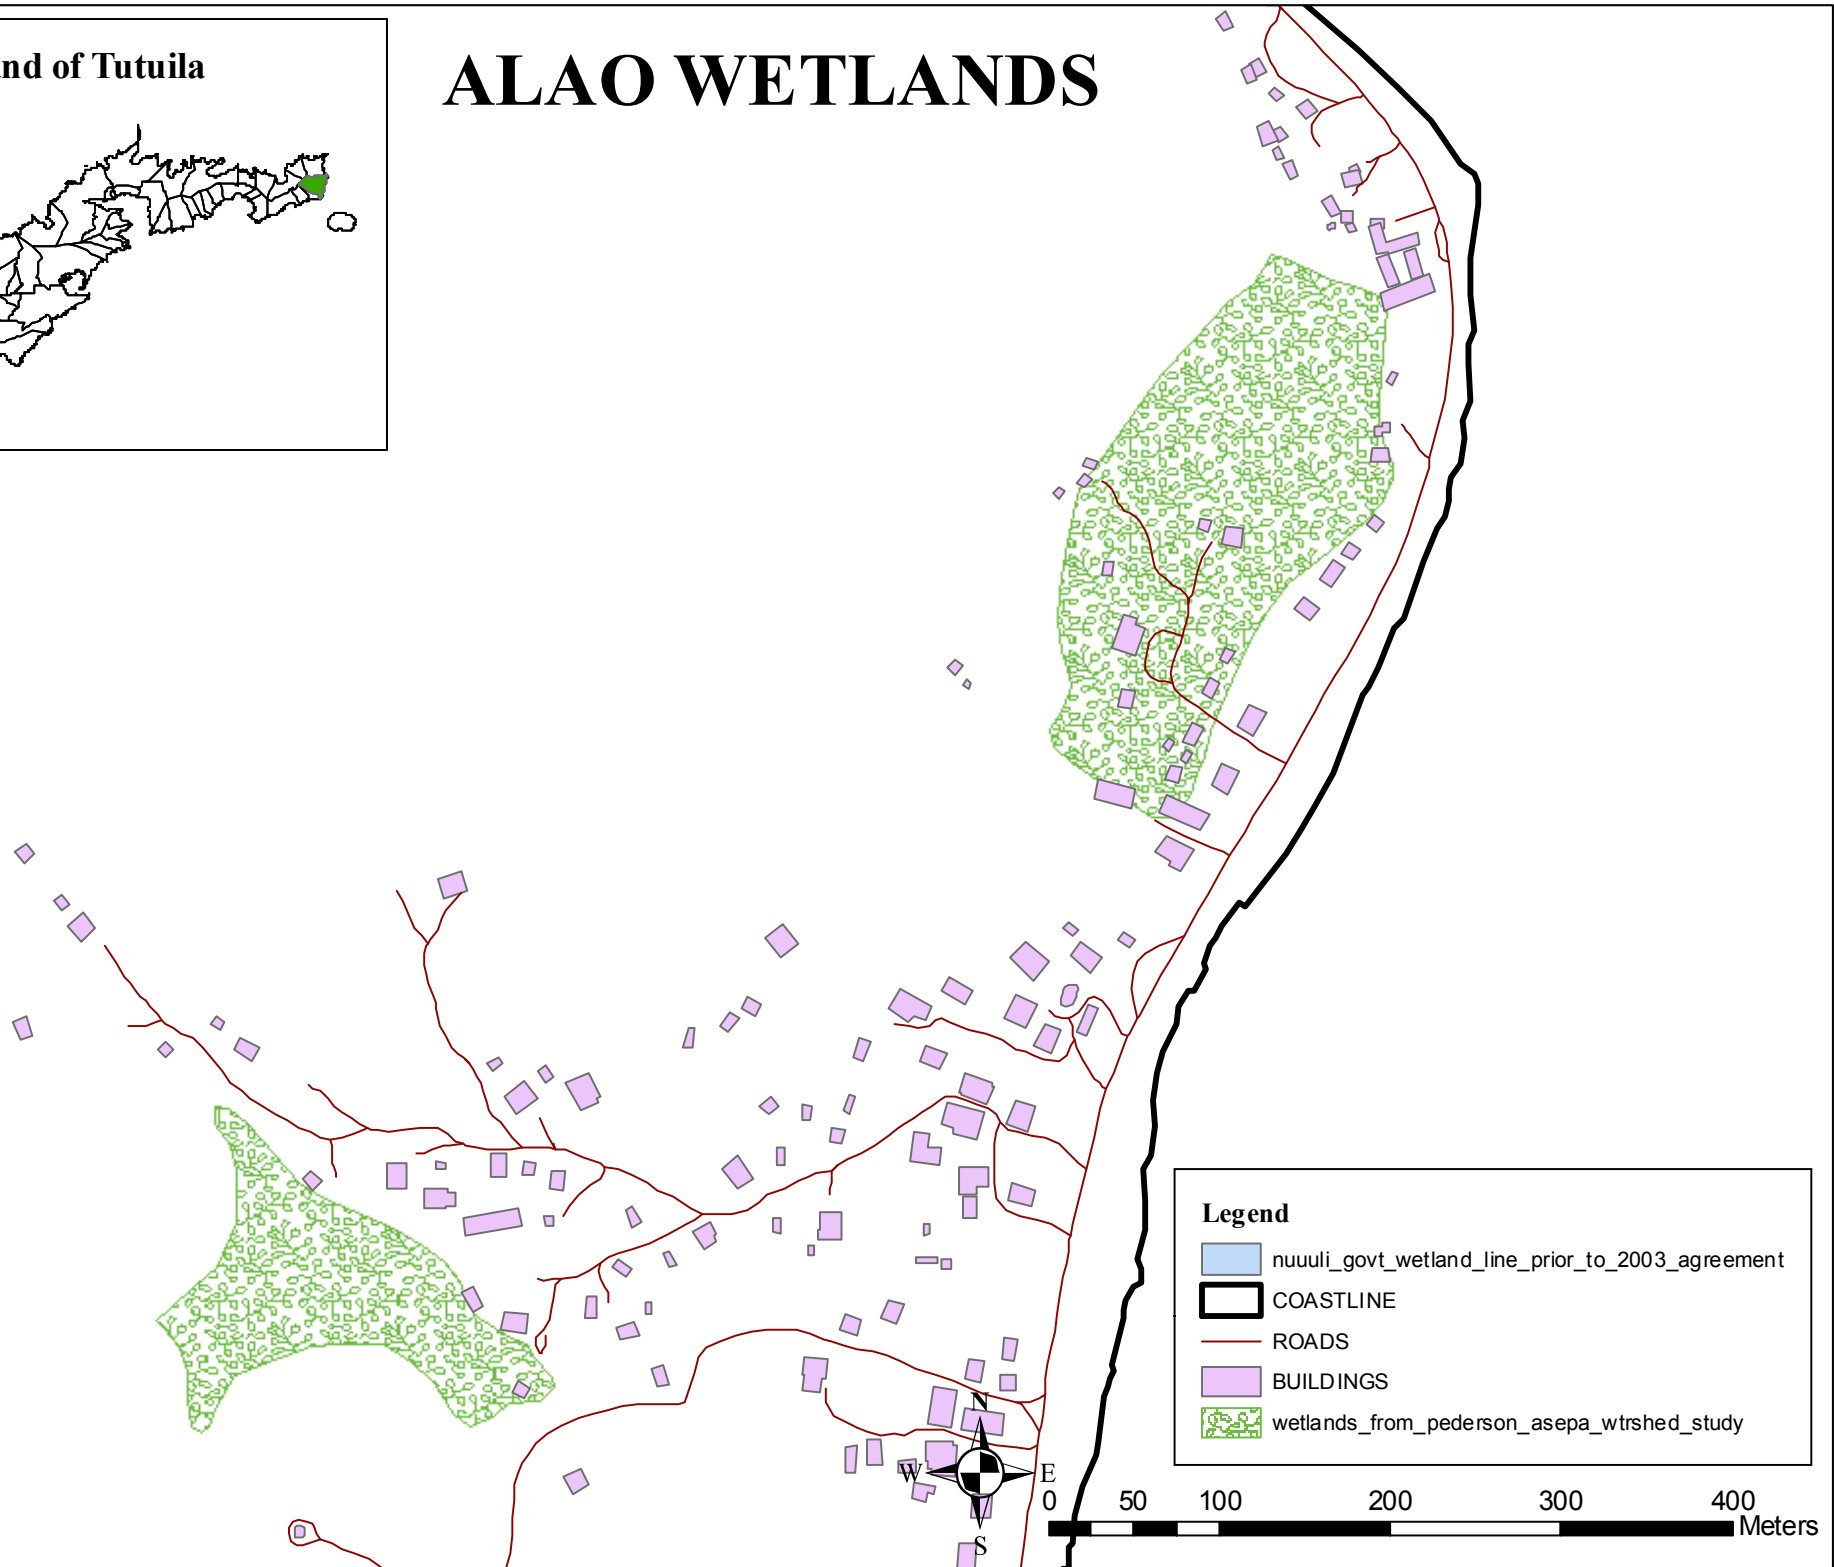

Island of Tutuila

ALAO WETLANDS

Legend

-  nuuuli_govt_wetland_line_prior_to_2003_agreement
-  COASTLINE
-  ROADS
-  BUILDINGS
-  wetlands_from_pederson_asepa_wtrshed_study

0 50 100 200 300 400 Meters